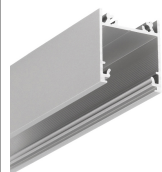

# LED PROFILE LINEA20 EE7F/TY 1000 ANOD.

Furniture

Surface

- over 20 accessories available
- possibility of suspension along with the power supply
- angled connections illuminated
- continuous light line (with 120 LEDs/m and opal diffuser applied)