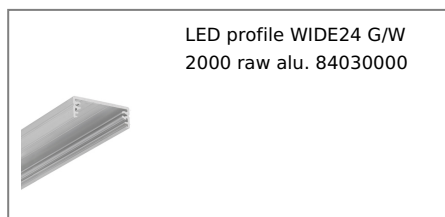

AVAILABLE COLORS

AVAILABLE VARIANTS

1000 mm, 2000 mm, 3000 mm, 4050 mm