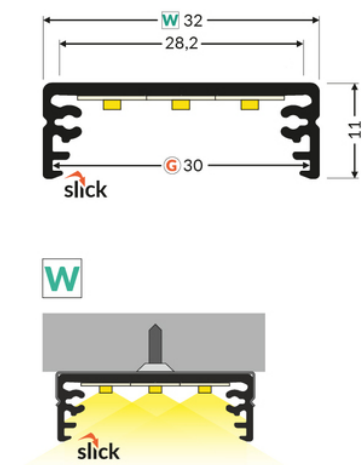

LED PROFILE WIDE24 G/W 2000 ANOD.

	<ul style="list-style-type: none">• possibility of installing 3 parallel 8 mm LED strips• socket with Slick function• C11	 EU industrial designs  CE  Made in Poland	 Buy product
---	---	---	--

Basic Informations

<p>EAN: 5901597204909 Index: 84030020 Material: aluminium Color: anodized Length [mm]: 2000 Weight [kg]: 0.452 Net weight [kg]: 0.024 Country of origin: PL</p>	<p>Measurement unit: qty Product packaging dimensions [mm]: 2000 x 32 x 11 Bulk packing [qty]: 40 Master packaging type: Bulk Product with gross packaging weight [kg]: 18.08</p>
--	---

AVAILABLE COLORS

AVAILABLE VARIANTS

1000 mm, 2000 mm, 3000 mm, 4050 mm

Matching elements

DIFFUSERS

END CAPS

MOUNTING PLATES