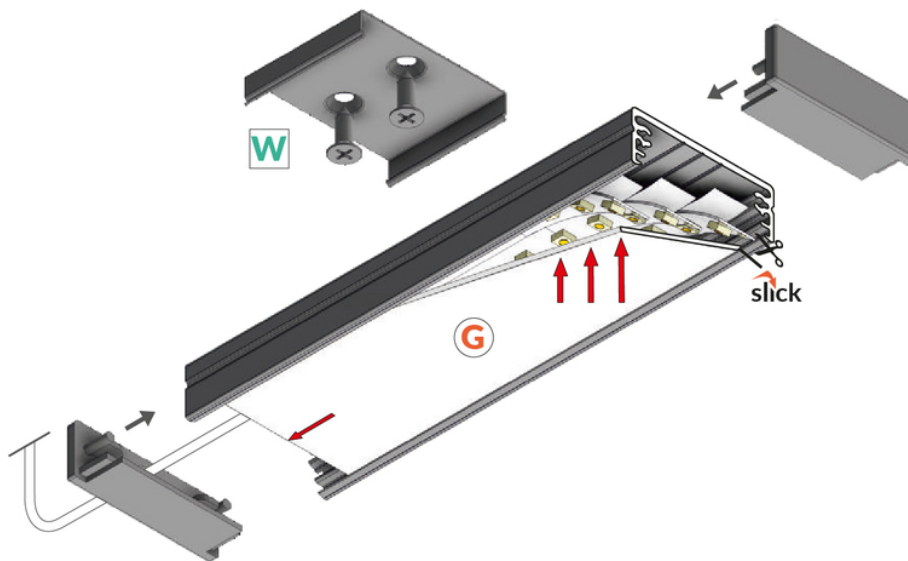

LED PROFILE WIDE24 G/W 2000 ANOD.

	<ul style="list-style-type: none">• possibility of installing 3 parallel 8 mm LED strips• socket with Slick function• C11	 EU industrial designs  CE  Made in Poland	 Buy product
---	---	---	--

Basic Informations

<p>EAN: 5901597204909 Index: 84030020 Material: aluminium Color: anodized Length [mm]: 2000 Weight [kg]: 0.452 Net weight [kg]: 0.024 Country of origin: PL</p>	<p>Measurement unit: qty Product packaging dimensions [mm]: 2000 x 32 x 11 Bulk packing [qty]: 40 Master packaging type: Bulk Product with gross packaging weight [kg]: 18.08</p>
--	---

AVAILABLE COLORS

AVAILABLE VARIANTS

1000 mm, 2000 mm, 3000 mm, 4050 mm

Matching elements

DIFFUSERS

END CAPS

MOUNTING PLATES