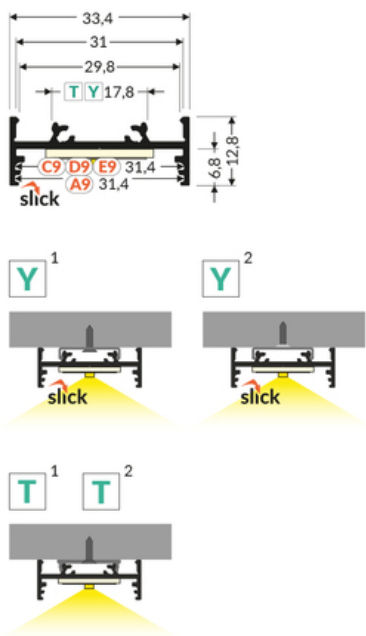

LED PROFILE VARIO30-01 ACDE-9/TY 1000 BLACK ANOD.

/PLASTIC BAG

Surface

Lighting

	<ul style="list-style-type: none"> part of a larger system for luminaire construction multiple installation methods continuous line of light in angled connections unlimited possibilities for light creation 	 EU industrial designs  CE  Made in Poland	 Buy product
---	---	---	--