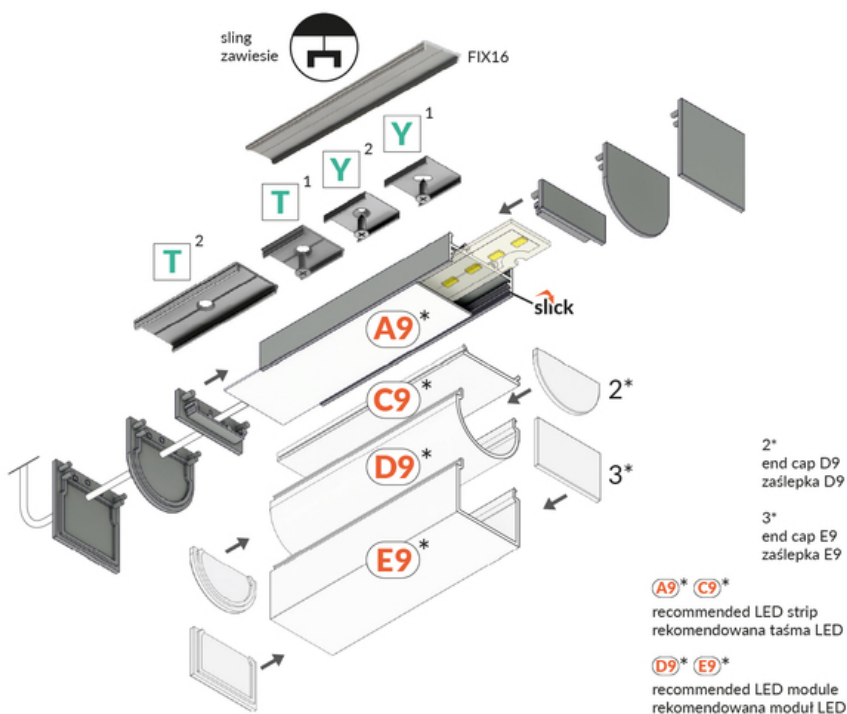

LED PROFILE VARIO30-01 ACDE-9/TY 1000 BLACK ANOD.

/PLASTIC BAG

Surface

Lighting

	<ul style="list-style-type: none"> part of a larger system for luminaire construction multiple installation methods continuous line of light in angled connections unlimited possibilities for light creation 	 EU industrial designs  CE  Made in Poland	 Buy product
---	---	---	--

Basic Informations

EAN: 5901597241249

Index: V3010021

Material: aluminium

Color: black anodized

Length [mm]: 1000

Weight [kg]: 0.26

Net weight [kg]: 0.018

Country of origin: PL

Measurement unit: qty

Product packaging dimensions [mm]: 1000 x 33,4 x 12,8

Bulk packing [qty]: 30

Master packaging type: Carton

Product with gross packaging weight [kg]: 8.21

AVAILABLE COLORS

AVAILABLE VARIANTS

1000 mm, 2000 mm, 3000 mm, 4050 mm

Matching elements

DIFFUSERS

 <p>diffuser C9 click 1000 transparent /plastic bag index: V3450016</p>	 <p>diffuser C9 click 1000 black /plastic bag index: V3450041</p>	 <p>diffuser D9 click 1000 opal /plastic bag index: V3490038</p>
 <p>diffuser E9 click 1000 opal /plastic bag index: V3530038</p>	 <p>diffuser A9 slide 1000 opal index: V3000138</p>	 <p>diffuser A9 slide 1000 frosted index: V3000139</p>
 <p>diffuser A9 slide 1000 transparent index: V3000116</p>	 <p>diffuser C9 click 20m reel black index: V30004415</p>	 <p>diffuser C9 click 20m reel opal index: V30009385</p>