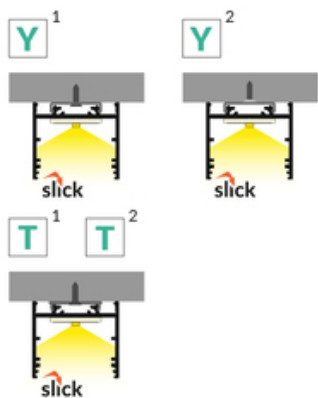

LED PROFILE VARIO30-02 ACDE-9/TY 1000 RAW ALU.

Surface

Lighting

	<ul style="list-style-type: none"> • part of a larger system for luminaire construction • multiple installation methods • continuous line of light in angled connections • unlimited possibilities for light creation 	<ul style="list-style-type: none">  EU industrial designs  CE  Made in Poland 	 <p>Buy product</p>
---	---	---	--