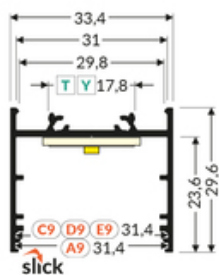

TOPMET LIGHT KŁOSOWICZ WIŚNIEWSKI sp. z o.o.

Ostrowska 354 | 61-312 Poznań | POLAND

tel.: +48 61 872 75 00

info@topmet.pl

pdf card generation date: 10.03.2025

Basic Informations

<p>EAN: 5901597241270 Index: V3050000 Material: aluminium Color: raw aluminium Length [mm]: 1000 Weight [kg]: 0.377 Net weight [kg]: 0.008 Country of origin: PL</p>	<p>Measurement unit: qty Product packaging dimensions [mm]: 1000 x 33,4 x 29,6 Bulk packing [qty]: 20 Master packaging type: Bulk Product with gross packaging weight [kg]: 7.54</p>
--	--