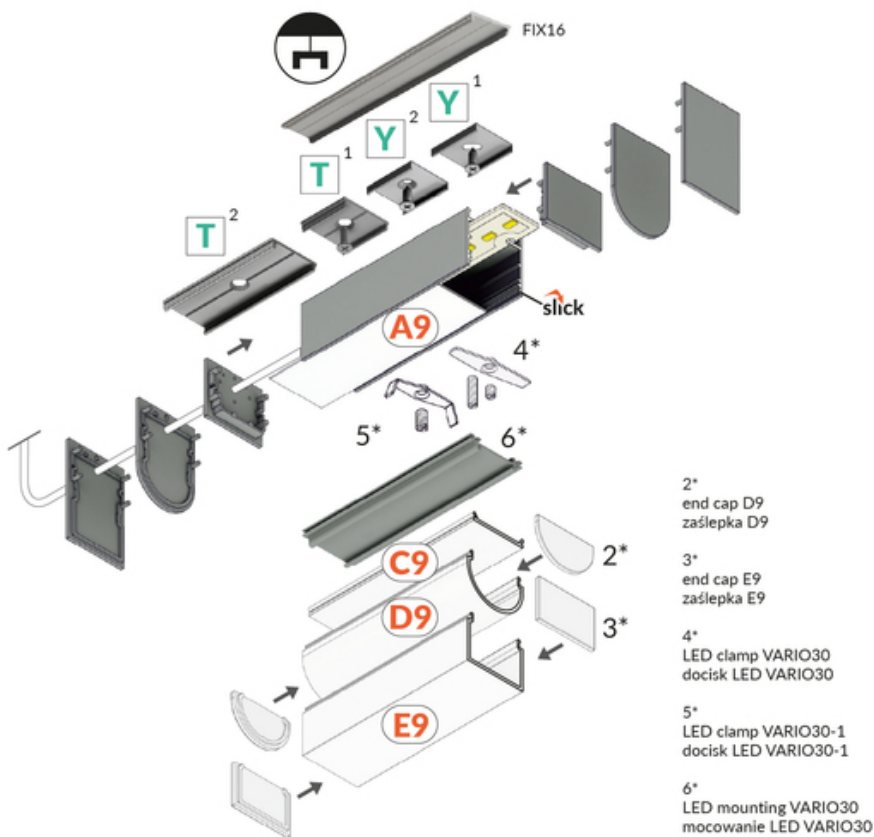

LED PROFILE VARIO30-02 ACDE-9/TY 1000 RAW ALU.

Surface

Lighting

	<ul style="list-style-type: none"> • part of a larger system for luminaire construction • multiple installation methods • continuous line of light in angled connections • unlimited possibilities for light creation 	<ul style="list-style-type: none">  EU industrial designs  CE  Made in Poland 	 <p>Buy product</p>
---	---	---	--

TOPMET LIGHT KŁOSOWICZ WIŚNIEWSKI sp. z o.o.

Ostrowska 354 | 61-312 Poznań | POLAND

tel.: +48 61 872 75 00

info@topmet.pl

pdf card generation date: 10.03.2025

Basic Informations

<p>EAN: 5901597241270 Index: V3050000 Material: aluminium Color: raw aluminium Length [mm]: 1000 Weight [kg]: 0.377 Net weight [kg]: 0.008 Country of origin: PL</p>	<p>Measurement unit: qty Product packaging dimensions [mm]: 1000 x 33,4 x 29,6 Bulk packing [qty]: 20 Master packaging type: Bulk Product with gross packaging weight [kg]: 7.54</p>
--	--

AVAILABLE COLORS

 <p>LED profile VARIO30-02 ACDE-9/TY 1000 black anod. /plastic bag V3050021</p>	 <p>LED profile VARIO30-02 ACDE-9/TY 1000 anod. V3050020</p>	 <p>LED profile VARIO30-02 ACDE-9/TY 1000 white painted /plastic bag V3050001</p>
--	---	--

AVAILABLE VARIANTS

1000 mm, 2000 mm, 3000 mm, 4050 mm

Matching elements

DIFFUSERS

 <p>diffuser C9 click 1000 transparent /plastic bag index: V3450016</p>	 <p>diffuser C9 click 1000 opal /plastic bag index: V3450038</p>	 <p>diffuser C9 click 1000 black /plastic bag index: V3450041</p>
 <p>diffuser D9 click 1000 opal /plastic bag index: V3490038</p>	 <p>diffuser E9 click 1000 opal /plastic bag index: V3530038</p>	 <p>diffuser A9 slide 1000 opal index: V3000138</p>