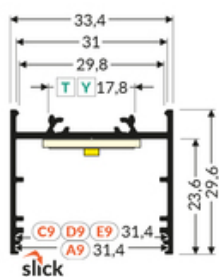

LED PROFILE VARIO30-02 ACDE-9/TY 2000 RAW ALU.

Surface

Lighting

	• part of a larger system for luminaire construction • multiple installation methods • continuous line of light in angled connections • unlimited possibilities for light creation	- EU industrial designs - CE - Made in Poland	Buy product

TOPMET LIGHT KŁOSOWICZ WIŚNIEWSKI sp. z o.o.

Ostrowska 354 | 61-312 Poznań | POLAND

tel.: +48 61 872 75 00

info@topmet.pl

pdf card generation date: 10.03.2025