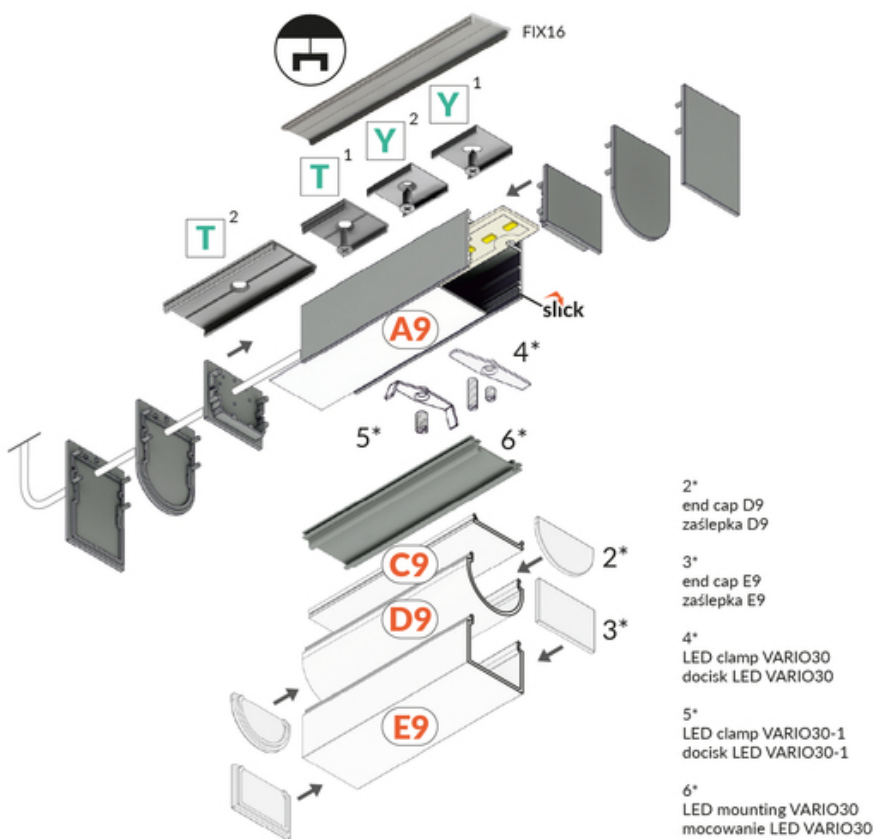

# LED PROFILE VARIO30-02 ACDE-9/TY 2000 RAW ALU.

Surface

Lighting

	<ul style="list-style-type: none"> <li>• part of a larger system for luminaire construction</li> <li>• multiple installation methods</li> <li>• continuous line of light in angled connections</li> <li>• unlimited possibilities for light creation</li> </ul>	<ul style="list-style-type: none"> <li> EU industrial designs</li> <li> CE</li> <li> Made in Poland</li> </ul>	 <p>Buy product</p>
---	---	---	--

## Basic Informations

<p>EAN: 5901597240099 Index: V3060000 Material: aluminium Color: raw aluminium Length [mm]: 2000 Weight [kg]: 0.754 Net weight [kg]: 0.006 Country of origin: PL</p>	<p>Measurement unit: qty Product packaging dimensions [mm]: 2000 x 33,4 x 29,6 Bulk packing [qty]: 20 Master packaging type: Bulk Product with gross packaging weight [kg]: 15.08</p>
--	---

## AVAILABLE VARIANTS

1000 mm, 2000 mm, 3000 mm, 4050 mm