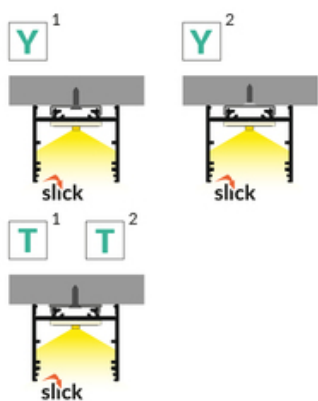

# LED PROFILE VARIO30-02 ACDE-9/TY 2000 RAW ALU.

Surface

Lighting

	<ul style="list-style-type: none"> <li>• part of a larger system for luminaire construction</li> <li>• multiple installation methods</li> <li>• continuous line of light in angled connections</li> <li>• unlimited possibilities for light creation</li> </ul>	<ul style="list-style-type: none"> <li> EU industrial designs</li> <li> CE</li> <li> Made in Poland</li> </ul>	 <p>Buy product</p>
---	---	---	--