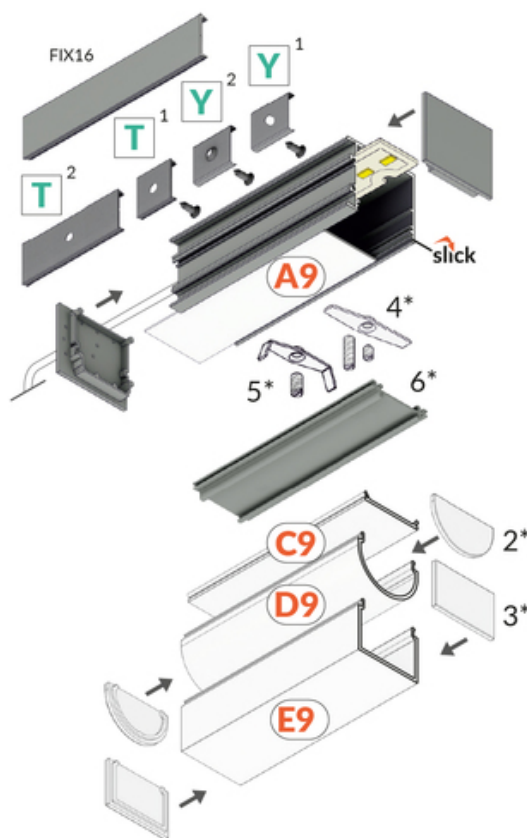

LED PROFILE VARIO30-03 ACDE-9/TY 1000 ANOD.

Surface

Lighting

	<ul style="list-style-type: none"> • part of a larger system for luminaire construction • multiple installation methods • continuous line of light in angled connections • unlimited possibilities for light creation 	<ul style="list-style-type: none">  EU industrial designs  CE  Made in Poland 	 <p>Buy product</p>
---	---	---	--

2*
end cap D9
zaslepka D9

3*
end cap E9
zaslepka E9

4*
LED clamp VARIO30
docisk LED VARIO30

5*
LED clamp VARIO30-1
docisk LED VARIO30-1

6*
LED mounting VARIO30
mocowanie LED VARIO30

TOPMET LIGHT KŁOSOWICZ WIŚNIEWSKI sp. z o.o.

Ostrowska 354 | 61-312 Poznań | POLAND

tel.: +48 61 872 75 00

info@topmet.pl

pdf card generation date: 10.03.2025

Basic Informations

EAN: 5901597241300 Index: V3090020 Material: aluminium Color: anodized Length [mm]: 1000 Weight [kg]: 0.447 Net weight [kg]: 0.012 Country of origin: PL	Measurement unit: qty Product packaging dimensions [mm]: 1000 x 38 x 31,8 Bulk packing [qty]: 20 Master packaging type: Bulk Product with gross packaging weight [kg]: 8.94
---	---

power supply profile
VARIO30-08 1000 raw
alu.
index: V3290000

power supply profile
VARIO30-08 1000 black
anod. /plastic bag
index: V3290021

power supply profile
VARIO30-08 1000 white
painting /plastic bag
index: V3290001