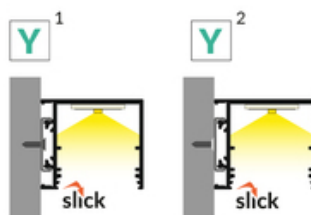

LED PROFILE VARIO30-03 ACDE-9/TY 1000 ANOD.

Surface

Lighting

	<ul style="list-style-type: none"> • part of a larger system for luminaire construction • multiple installation methods • continuous line of light in angled connections • unlimited possibilities for light creation 	<ul style="list-style-type: none">  EU industrial designs  CE  Made in Poland 	 <p>Buy product</p>
---	---	---	--