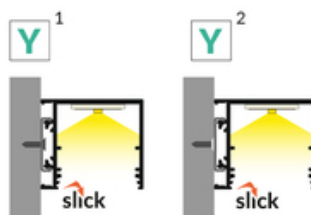

2*
end cap D9
zaslepka D9

3*
end cap E9
zaslepka E9

4*
LED clamp VARIO30
docisk LED VARIO30

5*
LED clamp VARIO30-1
docisk LED VARIO30-1

6*
LED mounting VARIO30
mocowanie LED VARIO30

TOPMET LIGHT KŁOSOWICZ WIŚNIEWSKI sp. z o.o.

Ostrowska 354 | 61-312 Poznań | POLAND

tel.: +48 61 872 75 00

info@topmet.pl

pdf card generation date: 10.03.2025