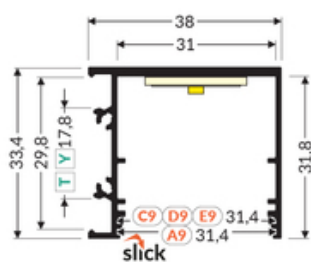

2*
end cap D9
zaslepka D9

3*
end cap E9
zaslepka E9

4*
LED clamp VARIO30
docisk LED VARIO30

5*
LED clamp VARIO30-1
docisk LED VARIO30-1

6*
LED mounting VARIO30
mocowanie LED VARIO30

TOPMET LIGHT KŁOSOWICZ WIŚNIEWSKI sp. z o.o.

Ostrowska 354 | 61-312 Poznań | POLAND

tel.: +48 61 872 75 00

info@topmet.pl

pdf card generation date: 10.03.2025