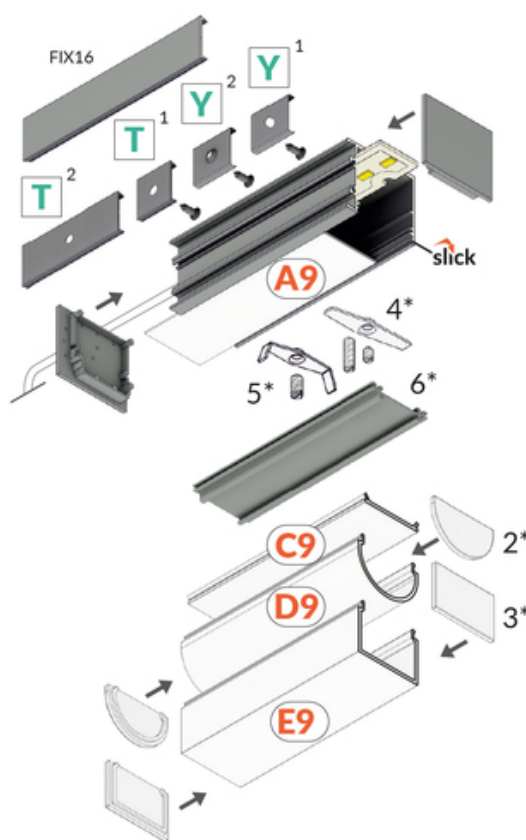

LED PROFILE VARIO30-03 ACDE-9/TY 1000 RAW ALU.

Surface

Lighting

- part of a larger system for luminaire construction
- multiple installation methods
- continuous line of light in angled connections
- unlimited possibilities for light creation

EU industrial designs

CE

Made in Poland

Buy product

2*
end cap D9
zaslepka D9

3*
end cap E9
zaslepka E9

4*
LED clamp VARIO30
docisk LED VARIO30

5*
LED clamp VARIO30-1
docisk LED VARIO30-1

<p>EAN: 5901597241317 Index: V3090000 Material: aluminium Color: raw aluminium Length [mm]: 1000 Weight [kg]: 0.447 Net weight [kg]: 0.018 Country of origin: PL</p>	<p>Measurement unit: qty Product packaging dimensions [mm]: 1000 x 38 x 31,8 Bulk packing [qty]: 20 Master packaging type: Bulk Product with gross packaging weight [kg]: 8.94</p>
--	--

AVAILABLE COLORS

AVAILABLE VARIANTS

1000 mm, 2000 mm, 3000 mm, 4050 mm

Matching elements

DIFFUSERS

MOUNTINGS

END CAPS

CONNECTORS