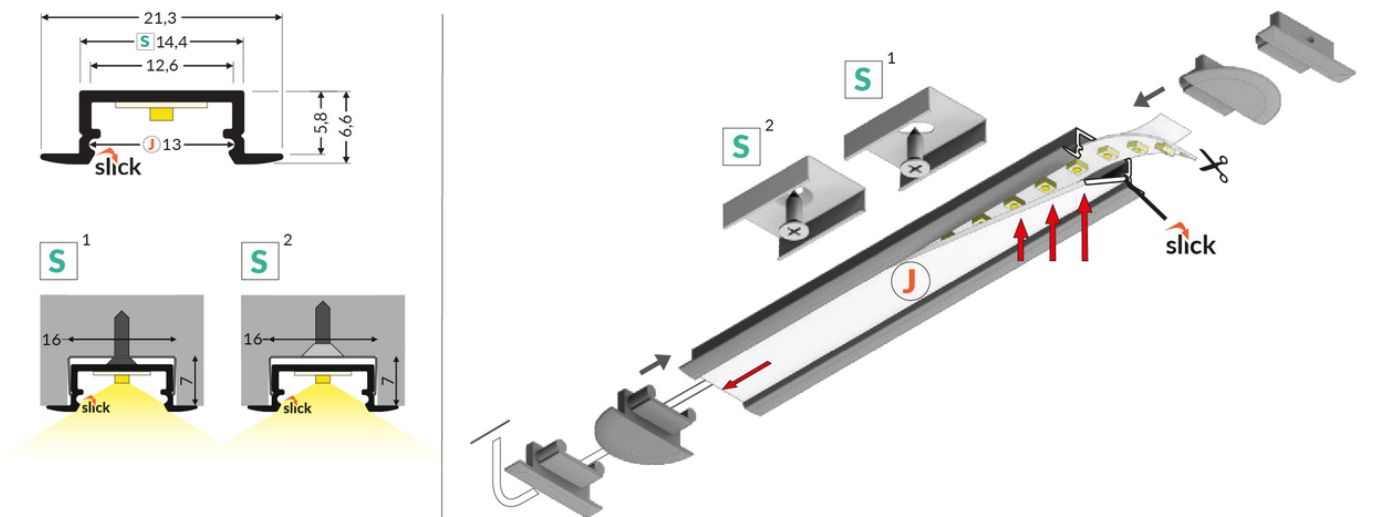

# LED PROFILE BEGTIN12 J/S 2000 BLACK ANOD. [40PCS]

<p>×40 pcs.</p> 	 <p>Buy product</p>
---	---

## Basic Informations

Material: aluminium  
Color: black anodized  
Lenght [mm]: 2000  
Country of origin: PL