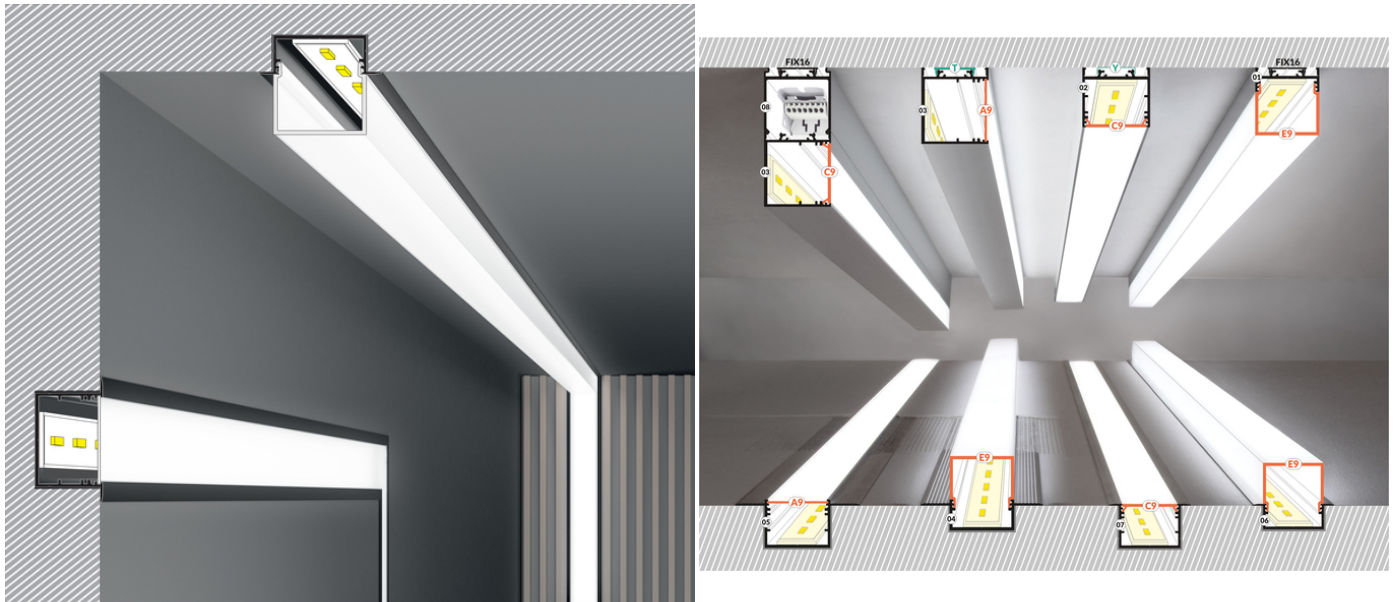

Basic Informations

EAN: 5901597240273 Index: V3260000 Material: aluminium Color: raw aluminium Length [mm]: 2000 Weight [kg]: 0.65 Country of origin: PL	Measurement unit: qty Product packaging dimensions [mm]: 2000 x 44,4 x 24 Bulk packing [qty]: 20 Master packaging type: Bulk Product with gross packaging weight [kg]: 13

AVAILABLE COLORS

LED profile VARIO30-07 ACDE-9/U9 2000 anod. V3260020	LED profile VARIO30-07 ACDE-9/U9 2000 white painted /plastic bag V3260001	LED profile VARIO30-07 ACDE-9/U9 2000 black anod. /plastic bag V3260021

AVAILABLE VARIANTS

1000 mm, 2000 mm, 3000 mm, 4050 mm

Matching elements

DIFFUSERS