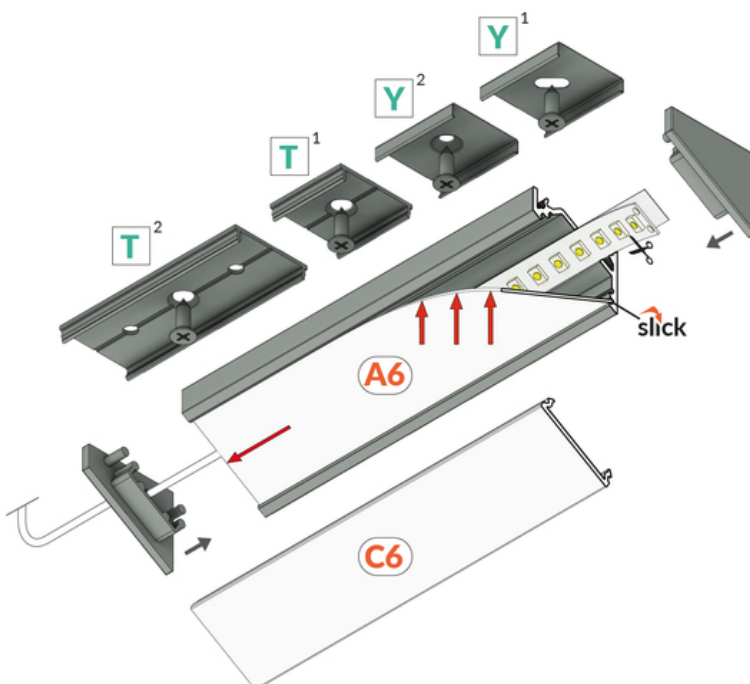

LED PROFILE CORNER16.V2 AC-6/TY 2000 RAW ALU.

Furniture

max 16 mm

Corner

	<ul style="list-style-type: none">  EU industrial designs  CE  Made in Poland 	 <p style="text-align: center;">Buy product</p>
---	---	--

Basic Informations

EAN: 5901597281801
 Index: K9000200
 Material: aluminium
 Color: raw aluminium
 Length [mm]: 2000
 Weight [kg]: 0.408
 Country of origin: PL

Measurement unit: qty
 Product packaging dimensions [mm]: 2000 x 24 x 19,5
 Bulk packing [qty]: 40
 Master packaging type: Bulk
 Product with gross packaging weight [kg]: 16.32

AVAILABLE VARIANTS

2000 mm, 4050 mm

Matching elements

DIFFUSERS

MOUNTINGS

END CAPS

CONNECTORS