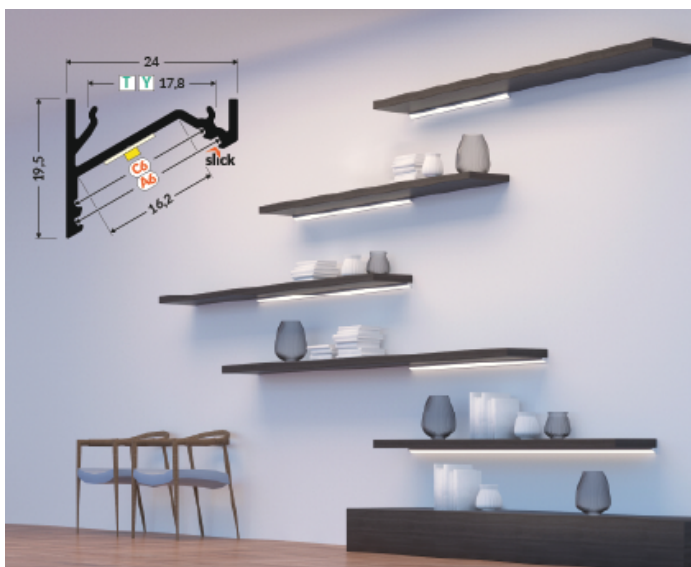

LED PROFILE CORNER16.V2 AC-6/TY 2000 RAW ALU.

Furniture

max 16 mm

Corner

	<ul style="list-style-type: none">  EU industrial designs  CE  Made in Poland 	 <p style="text-align: center;">Buy product</p>
---	---	--

Basic Informations

EAN: 5901597281801
 Index: K9000200
 Material: aluminium
 Color: raw aluminium
 Length [mm]: 2000
 Weight [kg]: 0.408
 Country of origin: PL

Measurement unit: qty
 Product packaging dimensions [mm]: 2000 x 24 x 19,5
 Bulk packing [qty]: 40
 Master packaging type: Bulk
 Product with gross packaging weight [kg]: 16.32

AVAILABLE VARIANTS

2000 mm, 4050 mm

Matching elements

DIFFUSERS

MOUNTINGS

END CAPS

CONNECTORS