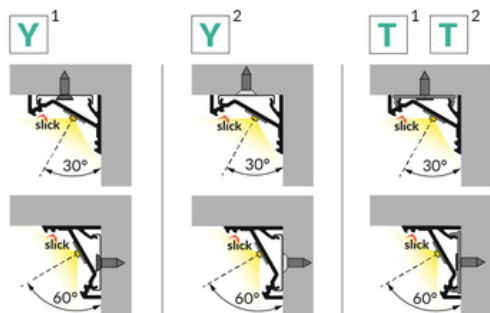

LED PROFILE CORNER16.V2 AC-6/TY 2000 RAW ALU.

Furniture

max 16 mm

Corner

	<ul style="list-style-type: none">  EU industrial designs  CE  Made in Poland 	 <p style="text-align: center;">Buy product</p>
---	---	--

Basic Informations

EAN: 5901597281801
 Index: K9000200
 Material: aluminium
 Color: raw aluminium
 Length [mm]: 2000
 Weight [kg]: 0.408
 Country of origin: PL

Measurement unit: qty
 Product packaging dimensions [mm]: 2000 x 24 x 19,5
 Bulk packing [qty]: 40
 Master packaging type: Bulk
 Product with gross packaging weight [kg]: 16.32

AVAILABLE VARIANTS

2000 mm, 4050 mm

Matching elements

DIFFUSERS

MOUNTINGS

END CAPS

CONNECTORS