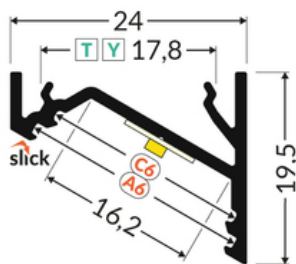

LED PROFILE CORNER16.V2 AC-6/TY 2000 RAW ALU.

Furniture

max 16 mm

Corner

	<ul style="list-style-type: none">  EU industrial designs  CE  Made in Poland 	 <p style="text-align: center;">Buy product</p>
---	---	--

Basic Informations

EAN: 5901597281801
 Index: K9000200
 Material: aluminium
 Color: raw aluminium
 Length [mm]: 2000
 Weight [kg]: 0.408
 Country of origin: PL

Measurement unit: qty
 Product packaging dimensions [mm]: 2000 x 24 x 19,5
 Bulk packing [qty]: 40
 Master packaging type: Bulk
 Product with gross packaging weight [kg]: 16.32

AVAILABLE VARIANTS

2000 mm, 4050 mm

Matching elements

DIFFUSERS

MOUNTINGS

END CAPS

CONNECTORS