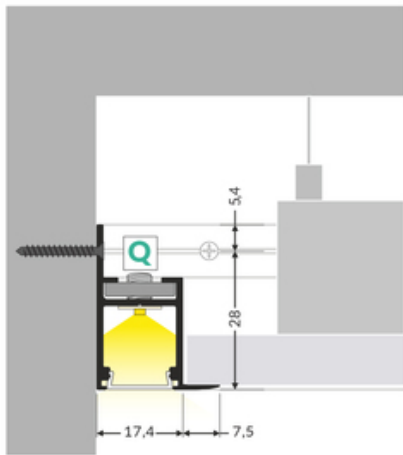

TOPMET LIGHT KŁOSOWICZ WIŚNIEWSKI sp. z o.o.

Ostrowska 354 | 61-312 Poznań | POLAND

tel.: +48 61 872 75 00

info@topmet.pl

pdf card generation date: 10.03.2025