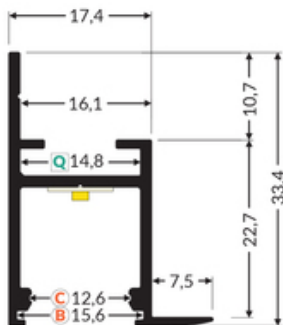

TOPMET LIGHT KŁOSOWICZ WIŚNIEWSKI sp. z o.o.

Ostrowska 354 | 61-312 Poznań | POLAND

tel.: +48 61 872 75 00

info@topmet.pl

pdf card generation date: 10.03.2025