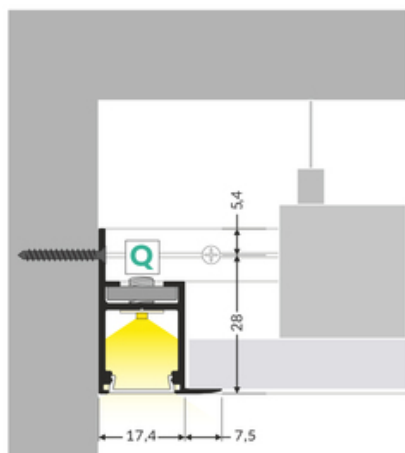

TOPMET LIGHT KŁOSOWICZ WIŚNIEWSKI sp. z o.o.

Ostrowska 354 | 61-312 Poznań | POLAND

tel.: +48 61 872 75 00

info@topmet.pl

pdf card generation date: 10.03.2025