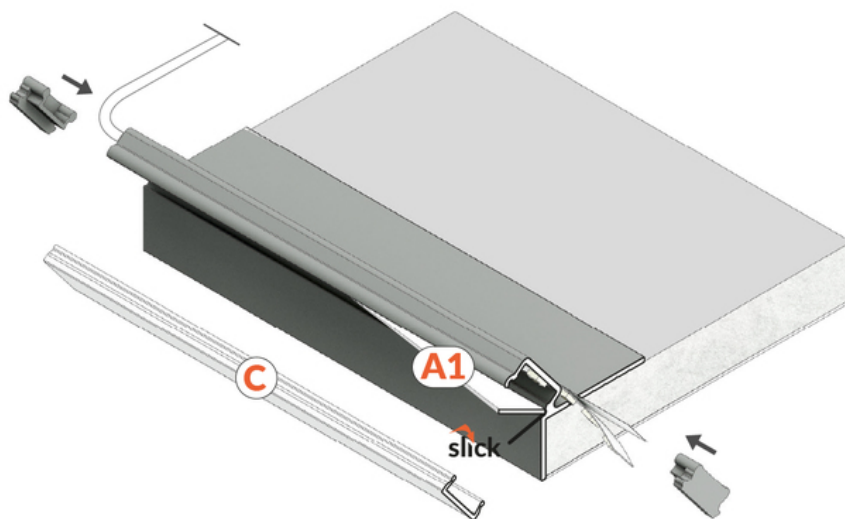

LED PROFILE GLOW12 DOWN A1C 1000 RAW ALU.

Spackle in

Architectural

	<ul style="list-style-type: none">• for finishing suspended ceilings• a gentle glow of light on the wall• easy and aesthetically pleasing finish to the edges• profile for finishing of plasterboards with a minimum thickness of 12,5 mm	<p> CE</p> <p> EU industrial designs</p> <p> Made in Poland</p>	 <p>Buy product</p>
---	--	--	--

Basic Informations

EAN: 5901597236665
Index: K7000100
Material: aluminium
Color: raw aluminium
Length [mm]: 1000
Weigh [kg]: 0.191
Country of origin: PL

Measurement unit: qty
Product packaging dimensions [mm]: 1000 x 35,2 x 28,6
Bulk packing [qty]: 40
Master packaging type: Bulk
Product with gross packaging weight [kg]: 7.64