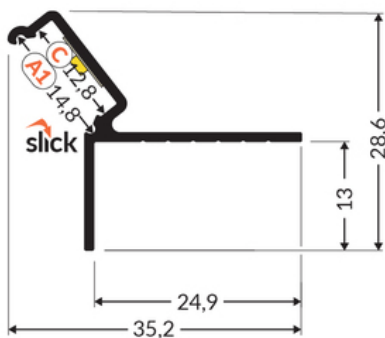

LED PROFILE GLOW12 DOWN A1C 1000 RAW ALU.

Spackle in

Architectural

	<ul style="list-style-type: none">• for finishing suspended ceilings• a gentle glow of light on the wall• easy and aesthetically pleasing finish to the edges• profile for finishing of plasterboards with a minimum thickness of 12,5 mm	<p> CE</p> <p> EU industrial designs</p> <p> Made in Poland</p>	 <p>Buy product</p>
---	--	--	--

Basic Informations

EAN: 5901597236665
Index: K7000100
Material: aluminium
Color: raw aluminium
Length [mm]: 1000
Weigh [kg]: 0.191
Country of origin: PL

Measurement unit: qty
Product packaging dimensions [mm]: 1000 x 35,2 x 28,6
Bulk packing [qty]: 40
Master packaging type: Bulk
Product with gross packaging weight [kg]: 7.64