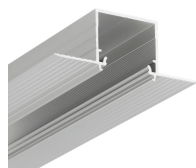

# LED PROFILE LINEA-IN20 TRIMLESS EE7F 2000 ANOD.

Recessed

Architectural

- for spackle flange mounting
- Slick socket - easy assembly technology
- continuous line of light (when using LED strip 120 P/m and opal diffuser)