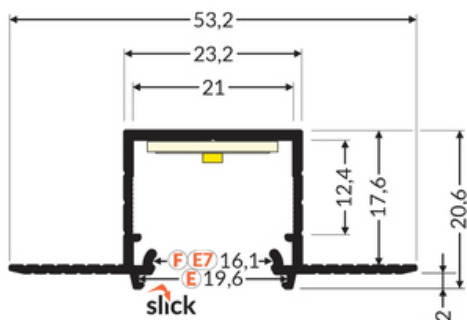

1*
end cap E7
zaśleпка E7

TOPMET LIGHT KŁOSOWICZ WIŚNIEWSKI sp. z o.o.

Ostrowska 354 | 61-312 Poznań | POLAND

tel.: +48 61 872 75 00

info@topmet.pl

pdf card generation date: 10.03.2025