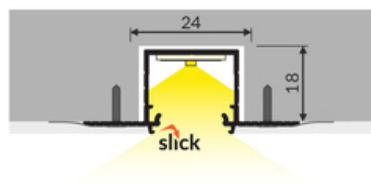

1*
end cap E7
zaśleпка E7

TOPMET LIGHT KŁOSOWICZ WIŚNIEWSKI sp. z o.o.

Ostrowska 354 | 61-312 Poznań | POLAND

tel.: +48 61 872 75 00

info@topmet.pl

pdf card generation date: 10.03.2025