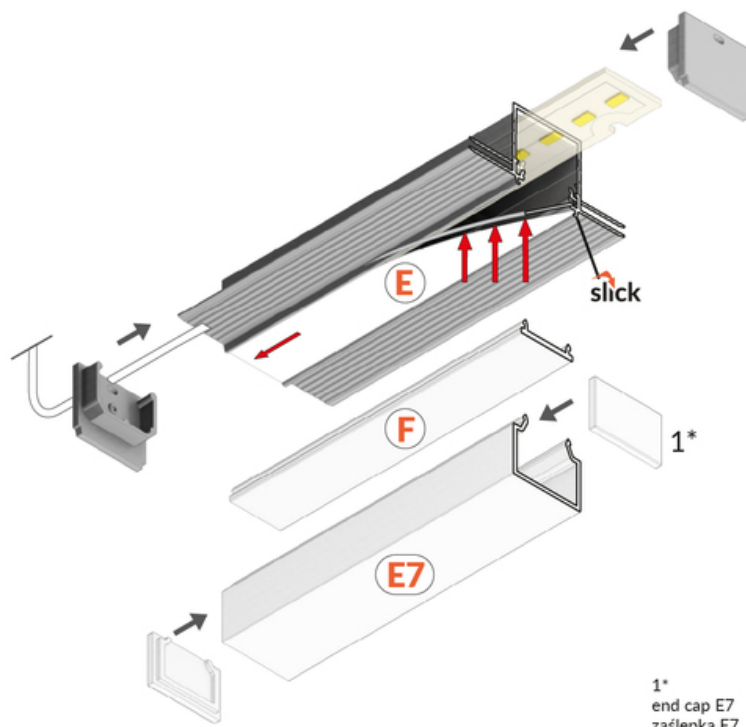

1*
end cap E7
zaśleпка E7

TOPMET LIGHT KŁOSOWICZ WIŚNIEWSKI sp. z o.o.

Ostrowska 354 | 61-312 Poznań | POLAND

tel.: +48 61 872 75 00

info@topmet.pl

pdf card generation date: 10.03.2025