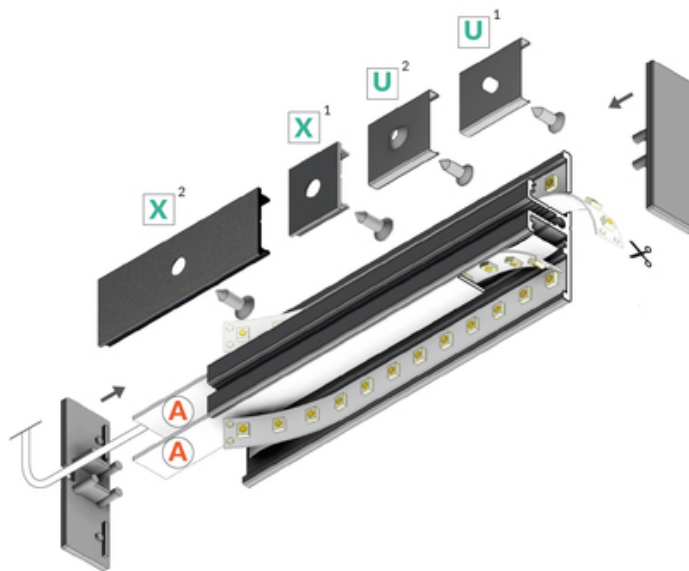

LED PROFILE BACK10 A/UX 1000 WHITE PAINTED /PLASTIC

BAG

Furniture

max 10 mm

- decorative lighting
- optionally, the A diffuser can be used

EU industrial designs

CE

Made in Poland

Buy product

TOPMET LIGHT KŁOSOWICZ WIŚNIEWSKI sp. z o.o.

Ostrowska 354 | 61-312 Poznań | POLAND

tel.: +48 61 872 75 00

info@topmet.pl

pdf card generation date: 10.03.2025

Basic Informations

<p>EAN: 5901597205364 Index: 90020001 Material: aluminium Color: white painted Length [mm]: 1000 Weight [kg]: 0.305 Net weight [kg]: 0.006000000000000001 Country of origin: PL</p>	<p>Measurement unit: qty Product packaging dimensions [mm]: 1000 x 13,5 x 40 Bulk packing [qty]: 20 Master packaging type: Carton Product with gross packaging weight [kg]: 6.51</p>
--	--

AVAILABLE COLORS

AVAILABLE VARIANTS

1000 mm, 2000 mm, 3000 mm, 4050 mm

Matching elements

DIFFUSERS

MOUNTINGS

END CAPS

CONNECTORS