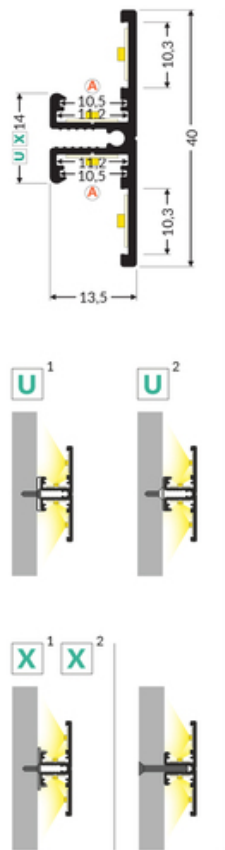

LED PROFILE BACK10 A/UX 1000 WHITE PAINTED /PLASTIC

BAG

Furniture

max 10 mm

- decorative lighting
- optionally, the A diffuser can be used

EU industrial designs

CE

Made in Poland

Buy product

TOPMET LIGHT KŁOSOWICZ WIŚNIEWSKI sp. z o.o.

Ostrowska 354 | 61-312 Poznań | POLAND

tel.: +48 61 872 75 00

info@topmet.pl

pdf card generation date: 10.03.2025

Basic Informations

<p>EAN: 5901597205364 Index: 90020001 Material: aluminium Color: white painted Length [mm]: 1000 Weight [kg]: 0.305 Net weight [kg]: 0.006000000000000001 Country of origin: PL</p>	<p>Measurement unit: qty Product packaging dimensions [mm]: 1000 x 13,5 x 40 Bulk packing [qty]: 20 Master packaging type: Carton Product with gross packaging weight [kg]: 6.51</p>
--	--

AVAILABLE COLORS

AVAILABLE VARIANTS

1000 mm, 2000 mm, 3000 mm, 4050 mm

Matching elements

DIFFUSERS

MOUNTINGS

END CAPS

CONNECTORS