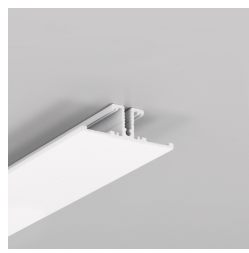

LED PROFILE BACK10 A/UX 1000 WHITE PAINTED /PLASTIC

BAG

Furniture

max 10 mm

- decorative lighting
- optionally, the A diffuser can be used

EU industrial designs

CE

Made in Poland

Buy product

TOPMET LIGHT KŁOSOWICZ WIŚNIEWSKI sp. z o.o.

Ostrowska 354 | 61-312 Poznań | POLAND

tel.: +48 61 872 75 00

info@topmet.pl

pdf card generation date: 10.03.2025

Basic Informations

<p>EAN: 5901597205364 Index: 90020001 Material: aluminium Color: white painted Length [mm]: 1000 Weight [kg]: 0.305 Net weight [kg]: 0.006000000000000001 Country of origin: PL</p>	<p>Measurement unit: qty Product packaging dimensions [mm]: 1000 x 13,5 x 40 Bulk packing [qty]: 20 Master packaging type: Carton Product with gross packaging weight [kg]: 6.51</p>
--	--

AVAILABLE COLORS

AVAILABLE VARIANTS

1000 mm, 2000 mm, 3000 mm, 4050 mm

Matching elements

DIFFUSERS

MOUNTINGS

END CAPS

CONNECTORS